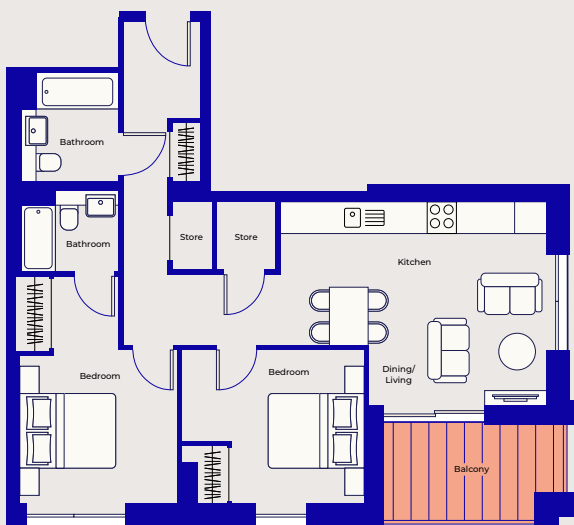

## 2 BEDROOM APARTMENT SUMMARY SHEET

<b>SIZE</b>	FROM 761 SQF TO 864 SQ FT
<b>DEPOSIT</b>	ONE MONTH'S RENT
<b>TENANCY</b>	6 MONTHS - 5 YEARS
<b>FLOORS</b>	1-35

TYPICAL 2 BED APARTMENT

**PRIVATE BALCONIES**

## 2 BEDROOM TYPICAL FURNITURE PACK

LIVING AREA → Roger Lewis 3 seater sofa, Modus timber lounge chairs, TV unit with storage, sustainably designed coffee table, 4 x dining chairs, dining table.

BEDROOM → The Furniture Practice king size bed, bedside table with storage.\*